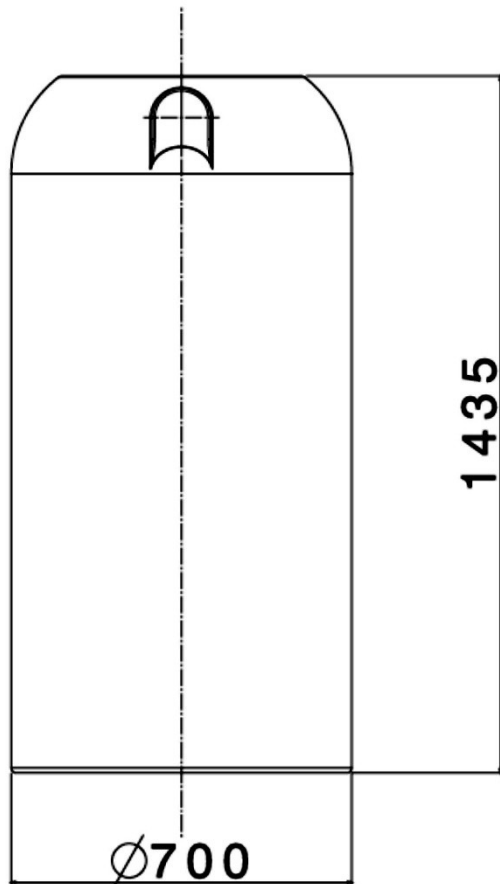

Enduramaxx 500L Vertical Tank

Technical Data Sheet

172505xx Modular Slim Line Tank

Standard Outlet	1" BSP
Manhole (Internal Diameter)	410mm
Colours Available;	Black 17250501
	Natural 17250502
	Dark Green 17250503
	Dark Grey 17250504