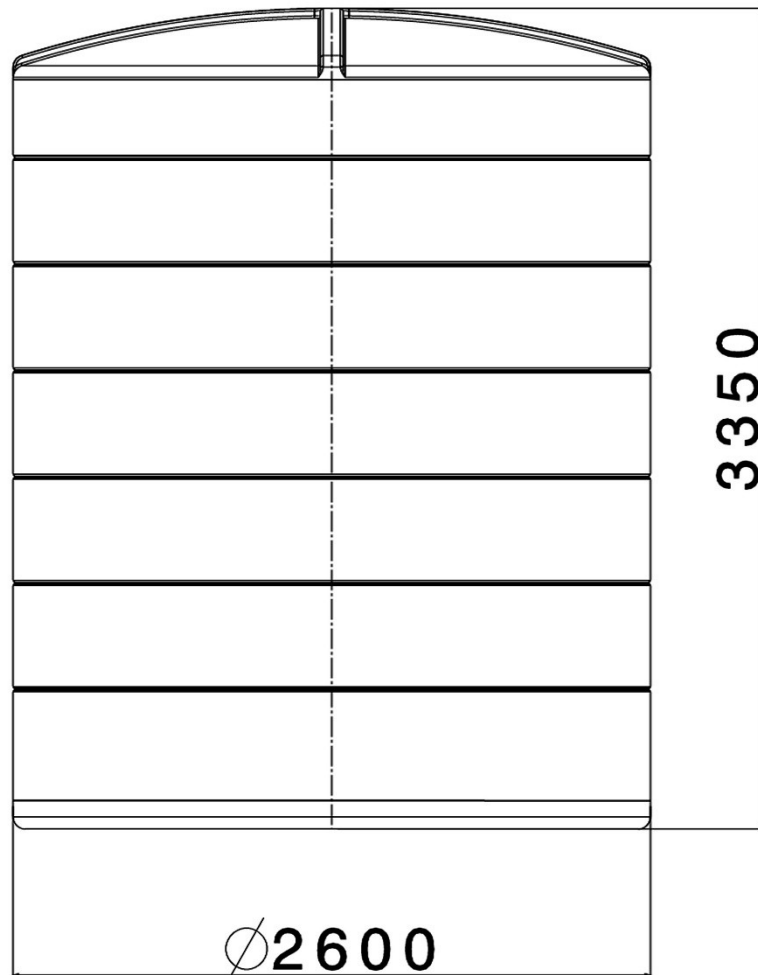

Enduramaxx 16000L Vertical Tank

Technical Data Sheet

172230xx - Vertical Tank

Distributed by:

Fuel Proof Ltd
 Middleton Business Park
 Middleton Road
 Heysham
 Lancashire
 LA3 3FH

Tel: 01524 850685
 Fax: 01524 859681
 e-mail: sales@waterstorage.co.uk
 Web: www.waterstorage.co.uk

Standard Outlet	2" BSP
Manhole (Internal Diameter)	567mm
Colours Available	Black 17223001
	Natural 17223002
	Dark Green 17223003
	Dark Grey 17223004