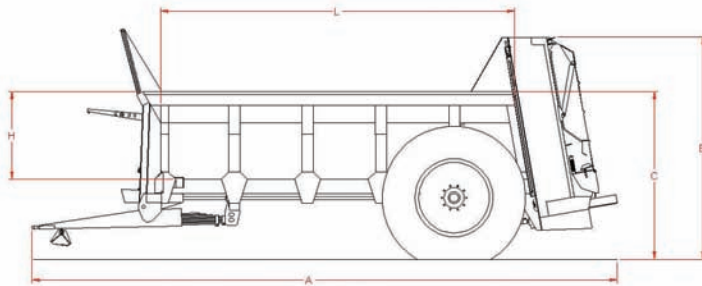

**Making the most of manure.....**

The new K Two Bio is a range of muck spreaders of 12t. - 14t. Capacity which feature twin horizontal beaters, along with a beater hood and spinner deck to finely shred and spread manures up to 24m wide. Built upon the proven principles of the K Two Duo muck spreader chassis, the K Two Bio has additional standard features, such as a sprung drawbar, large tyres, hydraulic slurry door, hydraulic opening rear hood and electronic in cab control of the floor speed as standard. Other standard features of the K Two Bio include wide angle front PTO shaft, individual clutch protection for the beaters and spinners, 1000 rpm driveline and a 60mm diameter rear floor drive shaft.

The wide and even spread pattern achieved by the K Two Bio is an essential tool in today's farming environment, where the spreading of highly nutritious manures such as chicken manure for example, must be carried out with high accuracy and correct timing to reduce the risk of scorching crops or the leaching of manures. Due to its even 24m spread pattern, the K Two Bio is able to achieve these goals by operating on commonly spaced tramlines at 24m and thus reducing the expenditure on expensive artificial fertilisers. The K Two Bio is therefore an asset to any farming business!